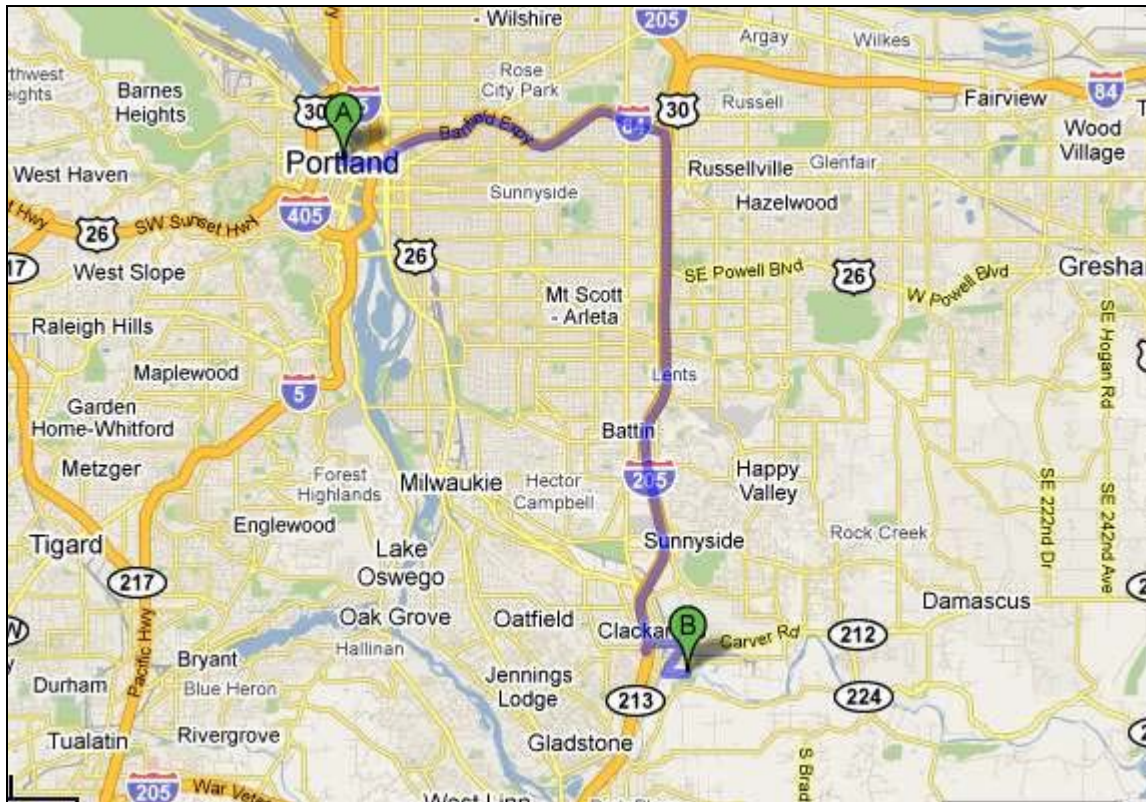

## Directions to Riverside Park

Riverside County Park, Oregon 97015, 97015

[www.hookupguideservice.com](http://www.hookupguideservice.com)

- Head **north** on **NW 6th Ave** toward **NW Couch St**
- Take the 1st **right** onto **NW Couch St**.
- Turn **right** at the 3rd cross street onto **NW 3rd Ave**.
- Take the 1st **left** onto **W Burnside St**.
- Turn **left** at **NE Grand Ave**.
- Turn **right** to merge onto **I-84 E/US-30 E** toward **Portland Airport/The Dallas**.
- Take exit **6** to merge onto **I-205 S**
- Take exit **12A** to merge onto **Carver Rd/OR-212 E/OR-224 E** toward **Clackamas**
- Slight **right** at **SE Evelyn St**.
- Turn **left** at **SE Safeway Rd**

## Directions to Riverside Park

[www.hookupguideservice.com](http://www.hookupguideservice.com)

We will meet you here in the parking lot at the pre designated time.

If you running late or having trouble finding the Park please call your guide.