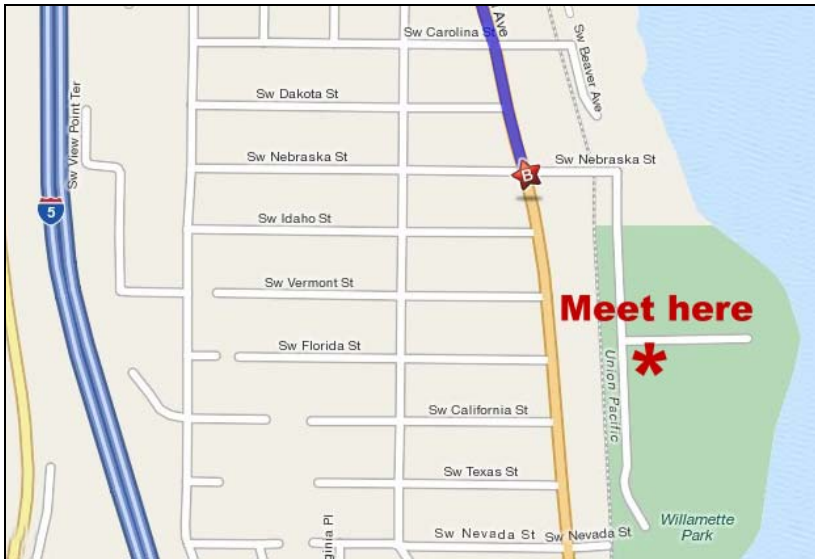

Directions to Willamette Park

www.hookupguideservice.com

- From downtown Portland take SW Natio Parkway, which becomes SW Macadam Ave., south to Nebraska Street.
- Turn left on to Nebraska Street and follow to the parking area.

Directions to Willamette Park

www.hookupguideservice.com

We will meet you here in the parking lot at the pre designated time.

If you running late or having trouble finding the Park please call your guide.