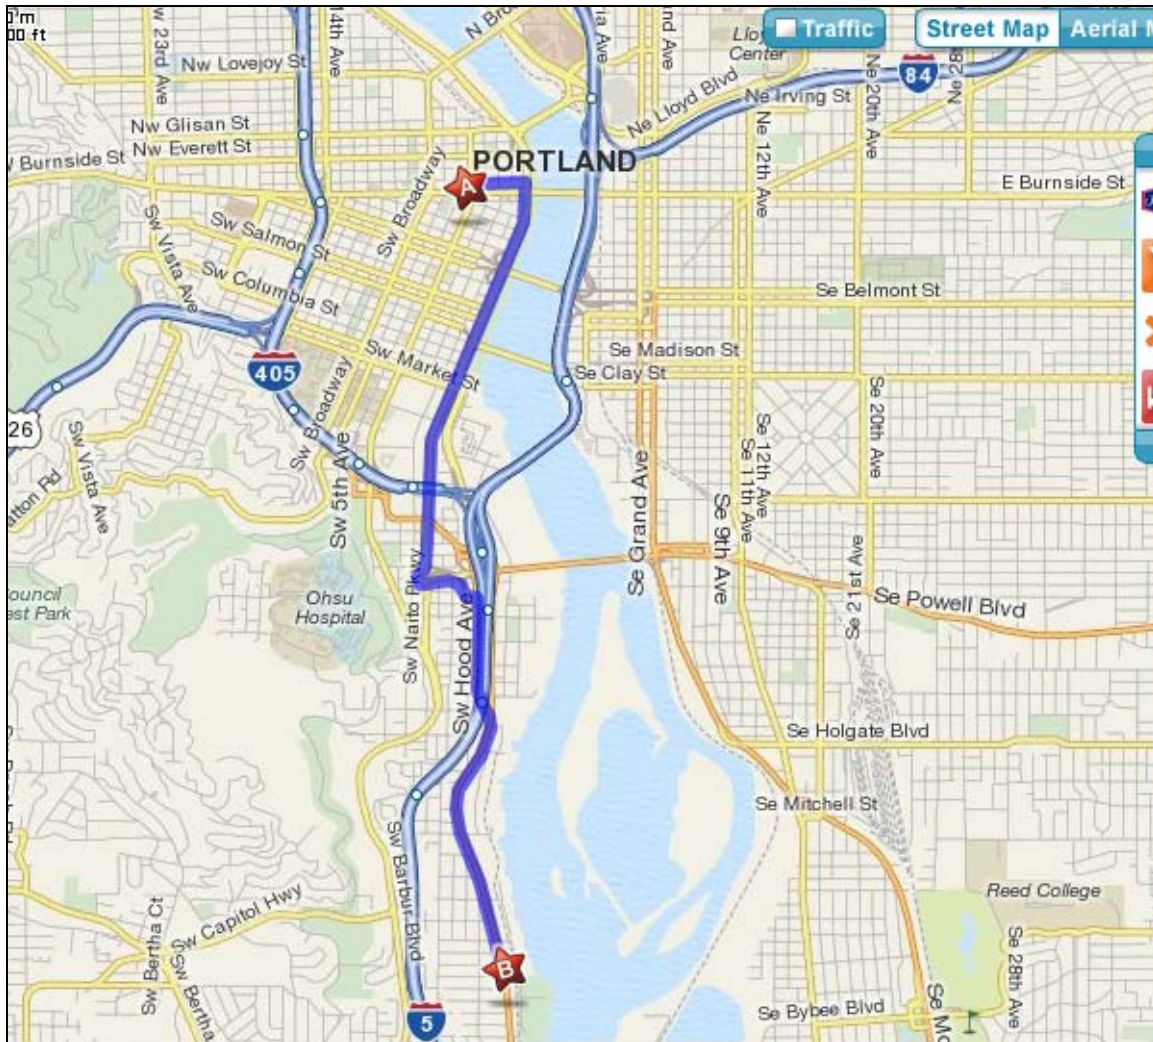

Directions to Willamette Park

www.hookupguideservice.com

- From downtown Portland take SW Natio Parkway, which becomes SW Macadam Ave., south to Nebraska Street.
- Turn left on to Nebraska Street and follow to the parking area.

Directions to Willamette Park

www.hookupguideservice.com

We will meet you here in the parking lot at the pre designated time.

If you running late or having trouble finding the Park please call your guide.